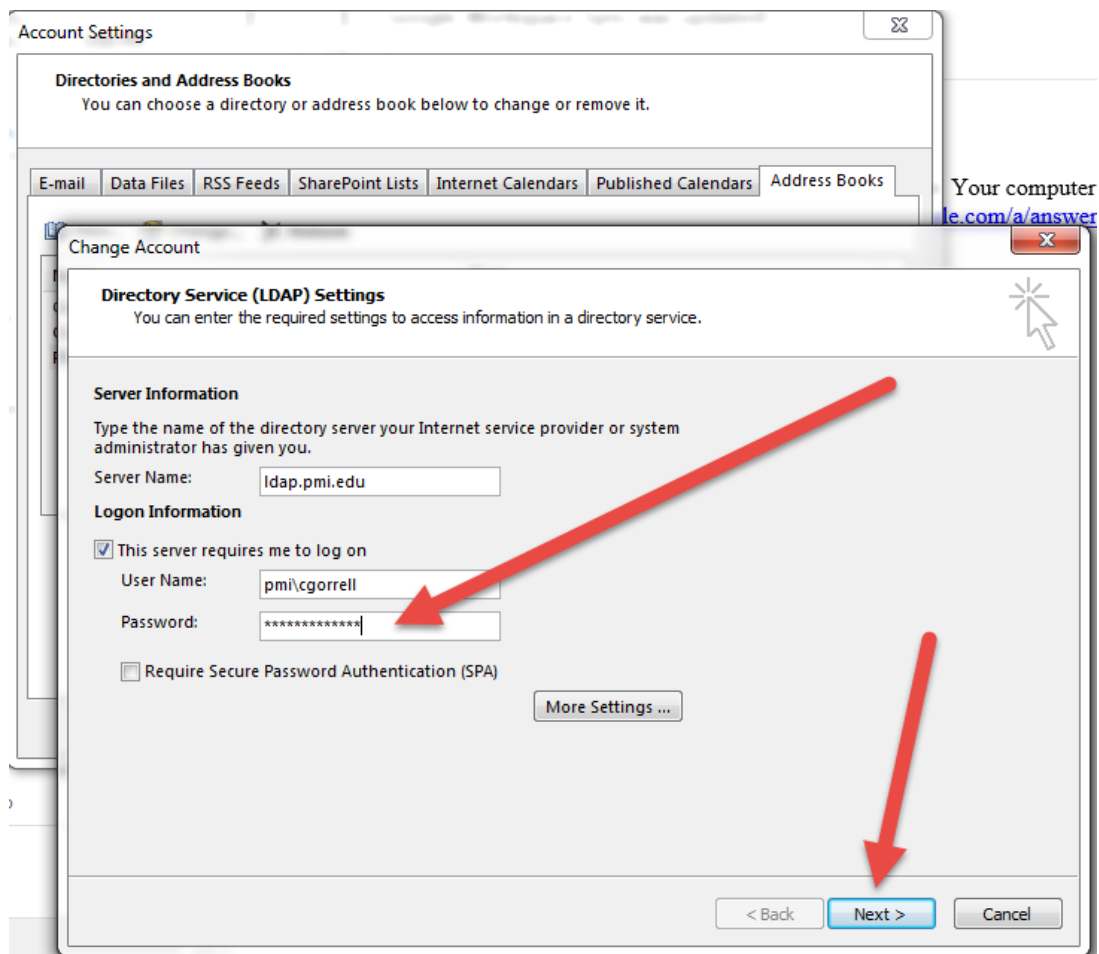

Clear the old password and have our employee type in the new password, then click Next -

Then click Finish -