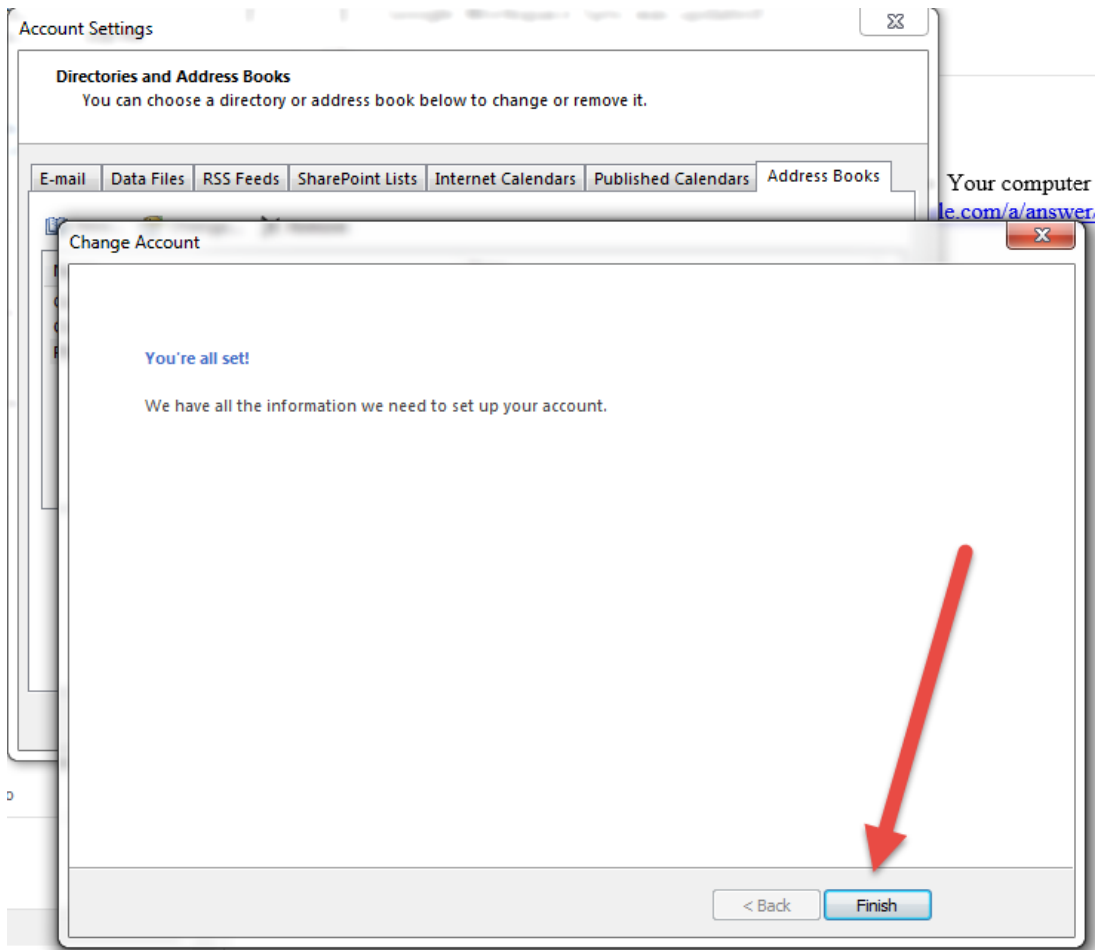

Then click on the Address Book tab on the Home Toolbar above and see if it opens -