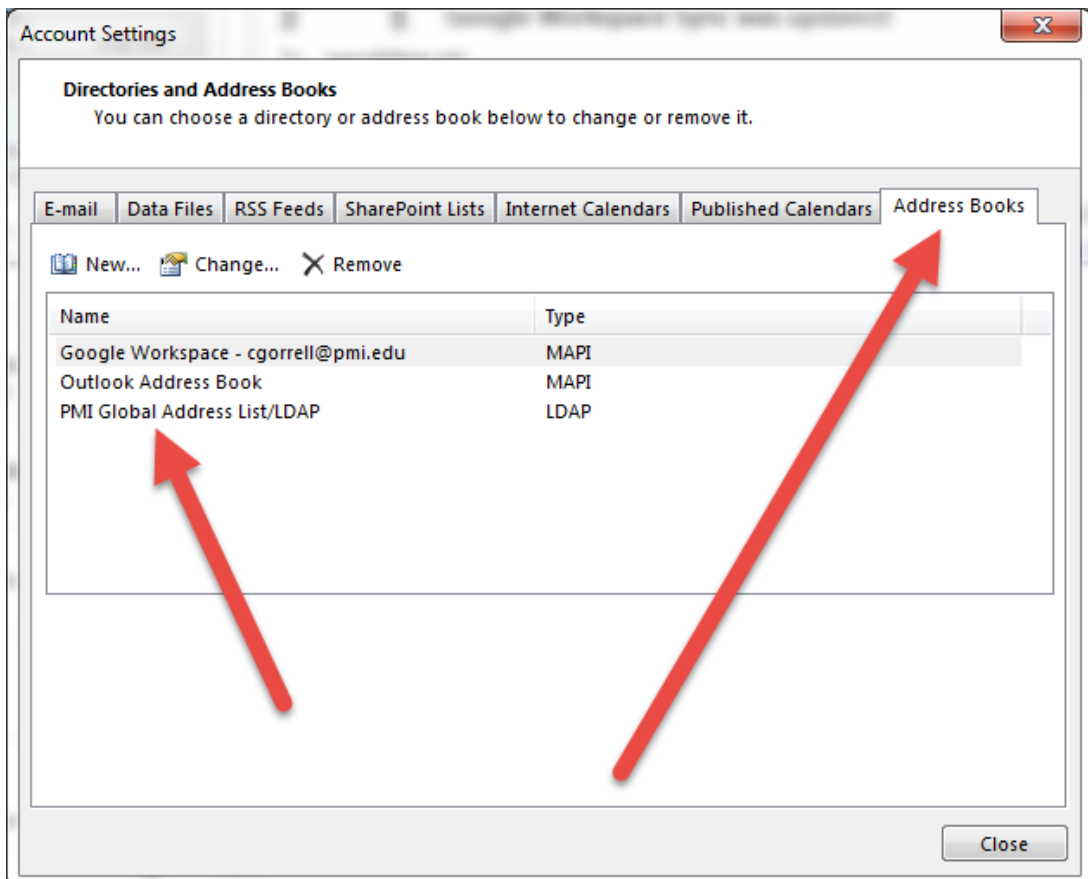

From the Account Settings Window, click on the Address Books tab, then double-click the LDAP entry for PMI Global Address List (may be named differently on some, but will have LDAP as the type to the right) -