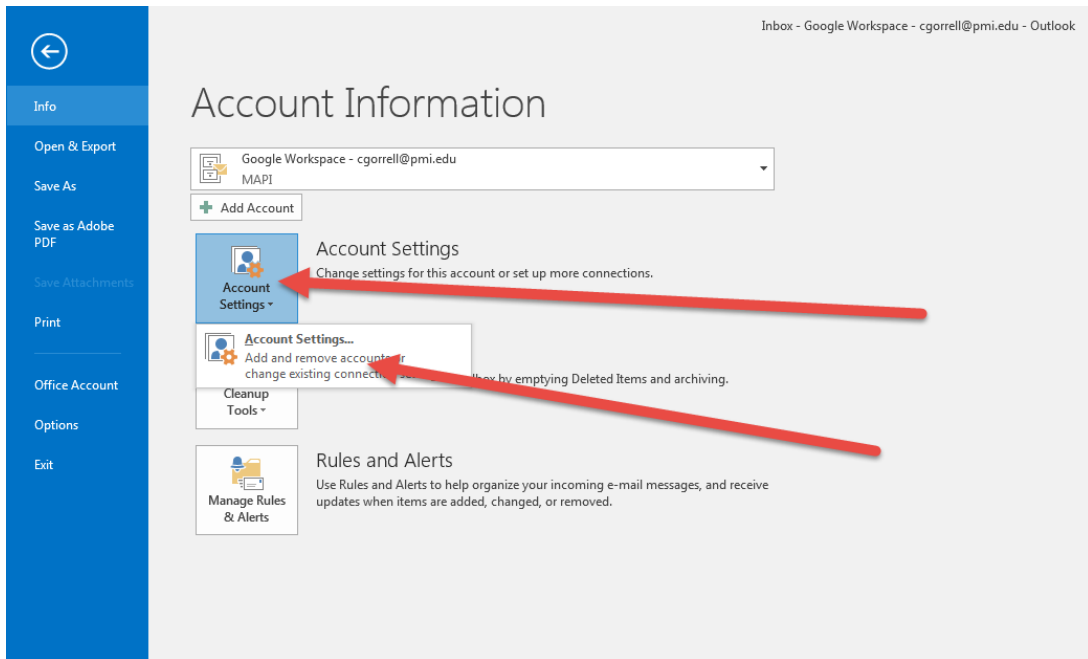

From the Account Settings Window, click on the Address Books tab, then double-click the LDAP entry for PMI Global Address List (may be named differently on some, but will have LDAP as the type to the right) -